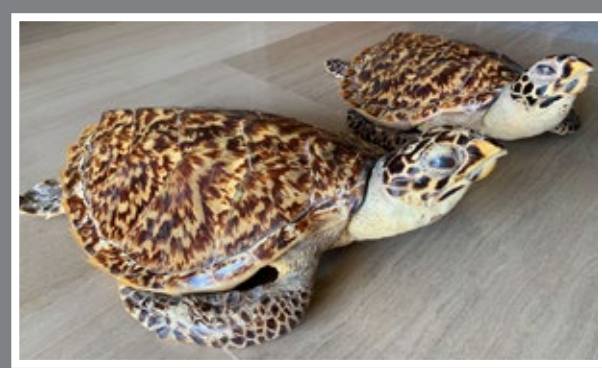

SAMPLE OF LISTINGS FOUND: